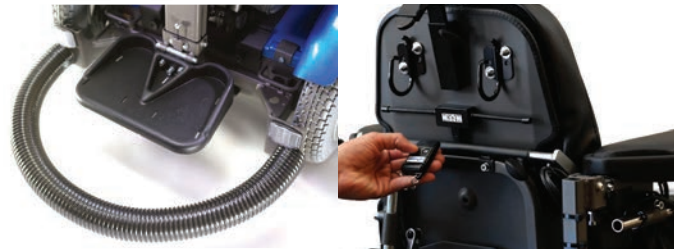

Koala

Ready or not...

permobil

Dynamite performance in a small package means you can safely go wherever the adventure takes you.

Miniflex Power Seating

Unique power seat elevation and tilt designed to provide valuable positioning and exceptional low seat to floor height.

Parental Approved

Optional features such as front bumper and remote stop give any parent that extra piece of mind for their little explorer.

Colour Options

Volcano Red

Popstar Pink

Extreme Yellow

Green Apple