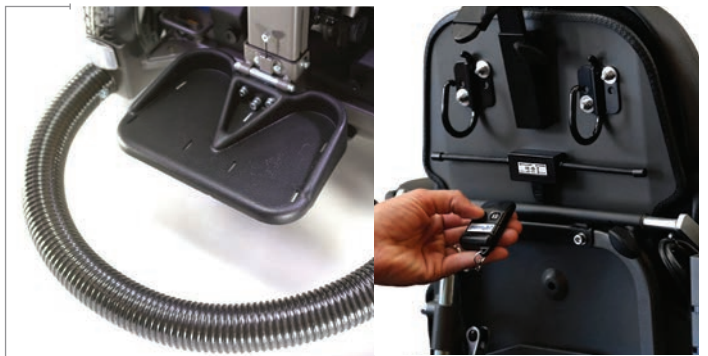

**permobil**  
POWER WHEELCHAIRS

READY OR NOT...

**Koala**  
MINIFLEX

Dynamite performance in a small package means you can safely go wherever the adventure takes you.

**MINIFLEX POWER SEATING**  
 Unique power seat elevation and tilt designed to provide valuable positioning and exceptional low seat to floor height.

**PARENTAL APPROVED**  
 Optional features such as front bumper and remote stop give any parent that extra piece of mind for their little explorer.

**COLOUR OPTIONS**

**SPECIFICATIONS**

Maximum User Weight	36.2 kg
Maximum Speed	6.4 kph
Range	24.1*
Base Width	23" (58.4 cm)
Base Length	32" (81.2 cm)
Minimum Turning Radius	21" (53.3 cm)
Ground Clearance	2.5" (6.3 cm)
Recommended Battery Type	M40
Weight Including Batteries	102.5 kg
Drive Electronics	R-Net
Maximum Slope	10° Up, 6° Down†